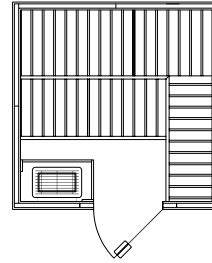

SISU SAUNAS

PB44 w/Junior - 4'x4'

PB46 w/Vena - 4'x6'

PB56 w/Vena - 5'x6'

PB66 w/Vena - 6'x6'

PB66-5 w/Vena - 6'x6'

PB68 w/Vena - 6'x8'

PB77-5 w/Vena - 7'x7'