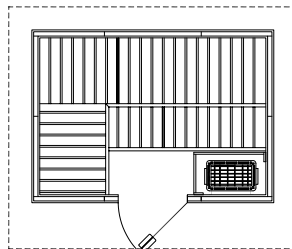

PATIO SAUNAS

P45 - 4'x5' *

P46 - 4'x6' *

P56 - 5'x6' *

P57 - 5'x7' *

Patio Sauna Includes The Following Standard Features

- Interior Nordic White Spruce walls and ceiling, Abachi backrests, headrests, heater guard and duckboard, cedar exterior
- Prebuilt, prefitted wall and ceiling panels all completely blind nailed
- Built-in floor with attractive water resistant vinyl flooring
- Constructed on cedar runners
- Cathedral ceiling with exposed wood beams
- Heater with control
- Bucket, ladle, light, and thermometer
- Roof kit in easy-to-install panels