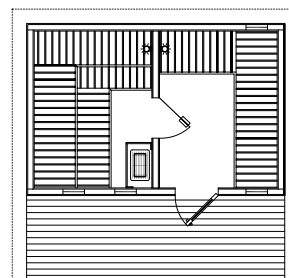

TERRACE SAUNAS

METRO SAUNAS

Metro Series Sauna Include

- Four sizes/models with all-glass interior door
- Insulated 4 1/4" panels for walls, ceiling and roof
- Nordic Spruce T&G on interior and exterior
- Changing room standard on MS 710, 811 and 812
- Prehung exterior door with window and grid
- Sauna interior includes Abachi prebuilt benches, backrests, headrests, heater guard, floor boards
- Sauna heater, rocks and separate control panel

- Bucket, ladle, one or two wall lights, thermometer
- Changing room interior includes prebuilt bench, backrest and 4-peg clothes hanger
- Windows with insulated, tempered glass and grids

Options Available

- Preinstalled dark brown metal roofing
- Crank-out screened windows