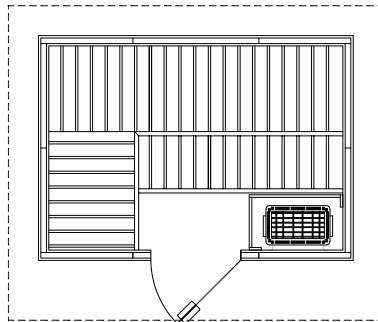

T57 - 5' x 7'

METRO SAUNAS