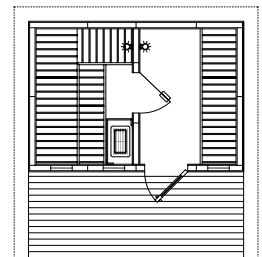

MS812 W/Sunburst interior & Pikkutonttu heater

MS710 (5x7 sauna, 5x7 changing room & 4x10 porch)