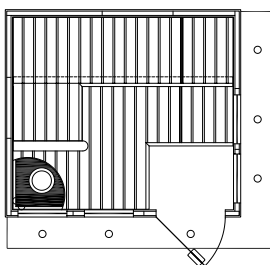

Options

- Bluetooth Sound System

Mystique w/Pikkutonnttu