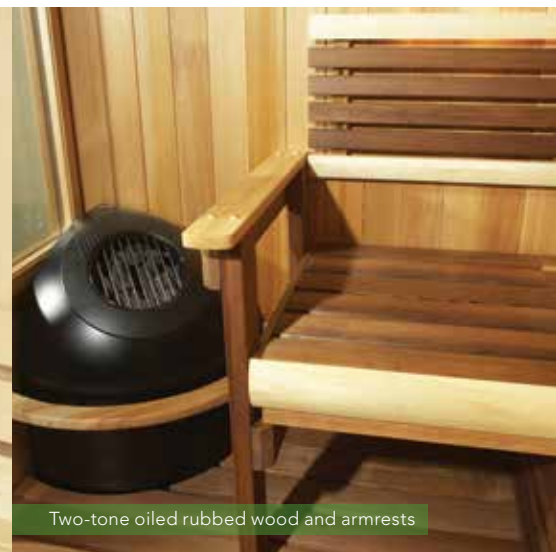

Two-tone oiled rubbed wood and armrests