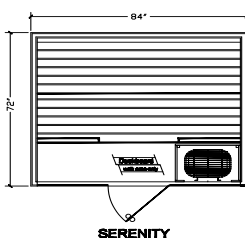

Options

- Bluetooth Sound System
- Sunburst interior
- Heater upgrades: Pikkutonttu, Saunatonnttu, Digital

Serenity 6'x7' w/Vena

DESIGNER SAUNAS

Moonlight Sauna

- Outside Dimensions: Depth 84", Width 84", Height: 84"
- Includes overhanging ceiling with exterior romantic low-voltage lighting and interior low voltage valance lighting
- Double sidelite windows, 4 benches, 2 headrests, duckboards, 2 backrests, deluxe heater guard and bench skirts
- Sauna heater: 6.0kW, recessed in corner
- Natural wood exterior
- Available in Nordic White Spruce/Abachi (standard) or your choice of Western Red Cedar or Canadian Hemlock