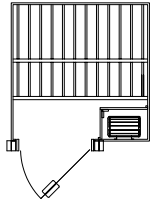

CUSTOM-CUT SAUNAS

CC44 - 4'x4'