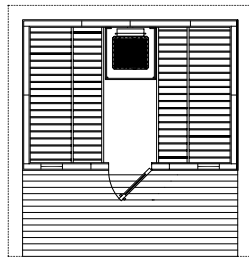

MS Resort (7x10 or 8x12 sauna, 4x10 or 4x12 porch - seating for 8-14)