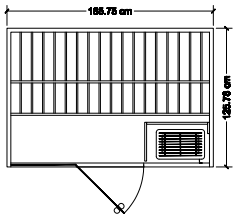

HALLMARK SAUNAS

HM46 - 4'x6'