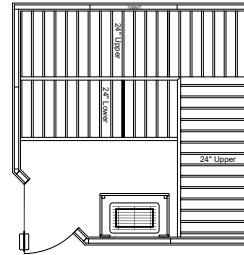

SISU SAUNAS

PB44 w/Junior - 4'x4'

PB46 w/Vena - 4'x6'

PB56 w/Vena - 5'x6'

PB66 w/Vena - 6'x6'

PB66-5 w/Vena - 6'x6'

PB68 w/Vena - 6'x8'

PB77-5 w/Vena - 7'x7'