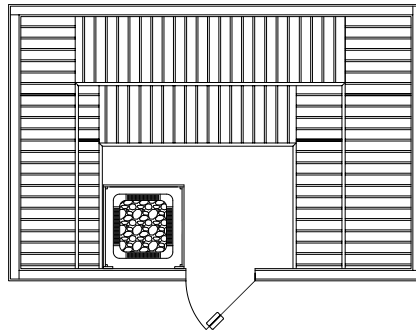

PB812 w/Laava - 8'x12'

Typical configurations of Finnleo Sisu Series. Dimensions are approximate O.D. of sauna room.

Allow 2 ft. of bench per person. Unlimited custom shapes and sizes available for panel-type saunas.

All Sisu Packages Include

- Abachi benches, backrests, headrests, heater guard and duck boards
- Prebuilt, prefitted wall and ceiling panels — all completely blind nailed, Nordic White Spruce interior and exterior
- Prehung all-glass door, hinged left or right, premounted in its own panel
- Heater, rocks, bucket, ladle, light, thermometer and necessary hardware

- Manufactured in the USA by Finnleo
- Quick and easy assembly make Sisu the clear choice

Options Available:

- Sound System
- Heater Upgrades: Pikkutonttu, Saunatonnttu, Digital
- Sunburst Interior for all sauna 5' and larger
- Deluxe "Sunburst" interiors