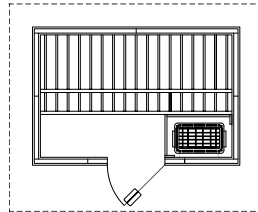

P46 - 4'x6' *