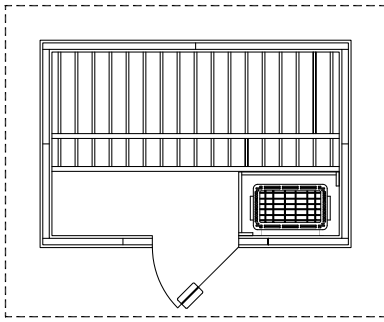

TERRACE SAUNAS

T46 - 4' x 6'