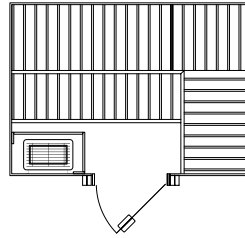

CC57 - 5'x7'