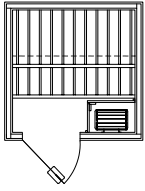

SISU SAUNAS

PB44 w/Junior - 4'x4'