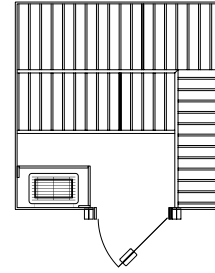

CC66 - 6'x6'