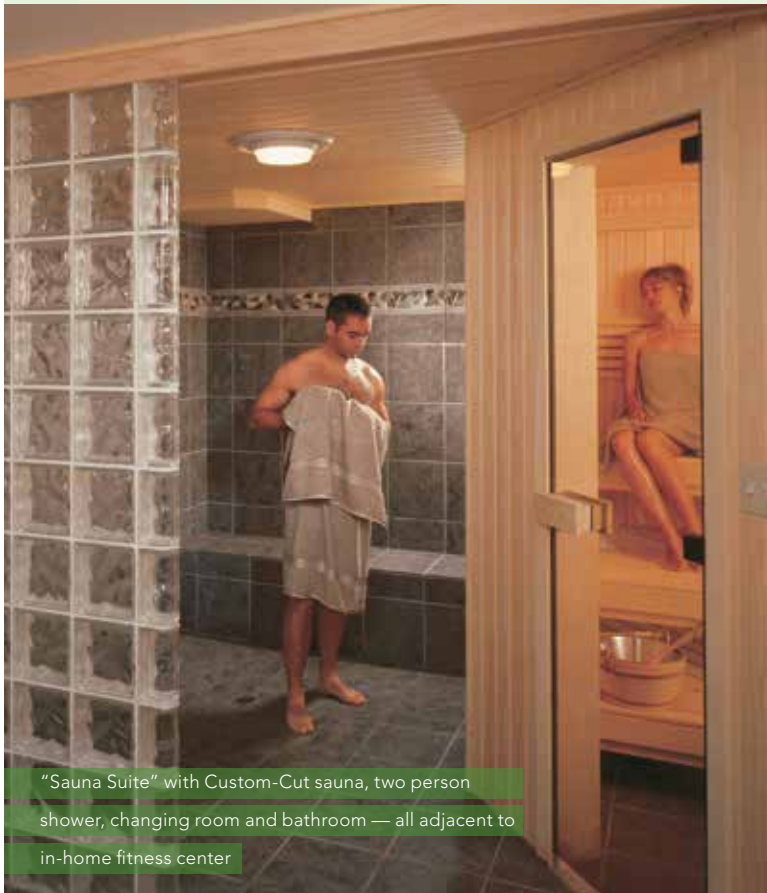

HAVE IT YOUR WAY

Finnleo Custom-Cut saunas are perfect for homes, hotels, corporate fitness centers, health clubs... The possibilities are endless. Custom-Cut saunas are hand made using the highest quality Nordic white-woods for the walls and ceiling, and elegant Abachi for the interior furnishings — just like in the finest saunas of Europe.

Finnleo's commitment to detail shows throughout the sauna, particularly in the bench construction. Custom-Cut saunas include a European style all-glass door, or you can choose from other Finnleo door options. You can even choose your preferred wood for paneling and furnishings.

Hand-crafted to your plan, we'll pre-cut the finest materials for your walls and ceiling and pre-build the benches and door — all for final installation on your framed walls. Simply provide the inside dimensions of the framed walls, the door location and your preference for bench configuration. We'll do the rest.

Innovative use of glass windows and doors, unusual angles, unique bench configurations — with a Finnleo Custom-Cut sauna, almost anything is possible. And if you need help with planning or in choosing from various options, simply call, email or fax us. We'll be there to provide free recommendations and CAD drawings.

"Sauna Suite" with Custom-Cut sauna, two person shower, changing room and bathroom — all adjacent to in-home fitness center