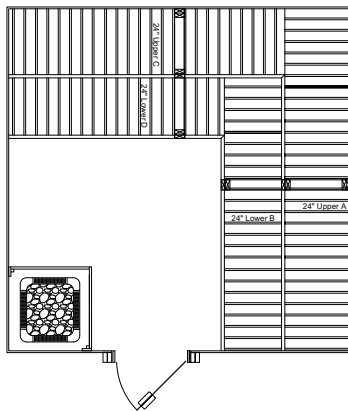

CC812 - 8'x12'

CC1010 - 10'x10'

CC1212 - 12'x12'

Door options include:

- All-Glass 24x80" bronze tinted door
- All-Glass Birch-Leaf Etched door 24x72"
- All-Glass Satin door 24x72"
- All-Glass bronze tint door 24x72"
- Hemlock 24x80" door with glass window
- Hemlock 23¹/₄" x 69¹/₄" door with glass window