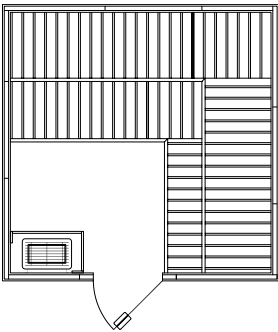

PB88 w/Vena - 8'x8'