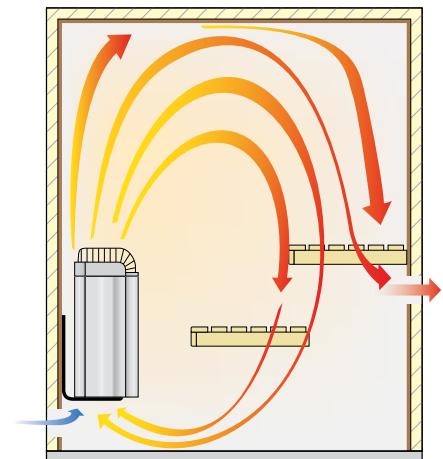

BWT READY

HIMALAYA

BWT READY

LAAVA

BWT READY

FINNLEO WALL-MOUNTED AND FLOOR STANDING HEATERS FEATURE

- More rocks in direct contact with elements, ensuring a softer, gentler and more even sauna climate
- Open air flow design to allow quick, effective heating with efficient energy use
- Double-wall structural shell minimizes surface temperatures, preventing accidental burns and adding to the comfort
- Heat shield in attractive stainless steel finish adds a modern feel to sauna decor
- Safety tested and listed for years of worry-free performance