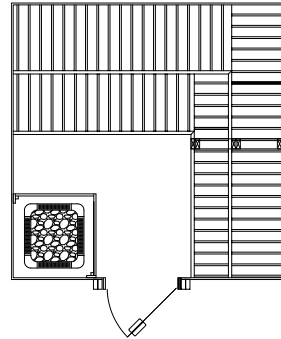

CC812 - 8'x12'

CC1010 - 10'x10'

CC1212 - 12'x12'

Door options include:

- All-Glass 24x80" bronze tinted door
- All-Glass Birch-Leaf Etched door 24x72"
- All-Glass Satin door 24x72"
- All-Glass bronze tint door 24x72"
- Hemlock 24x80" door with glass window
- Hemlock 23¹/₄" x 69¹/₄" door with glass window