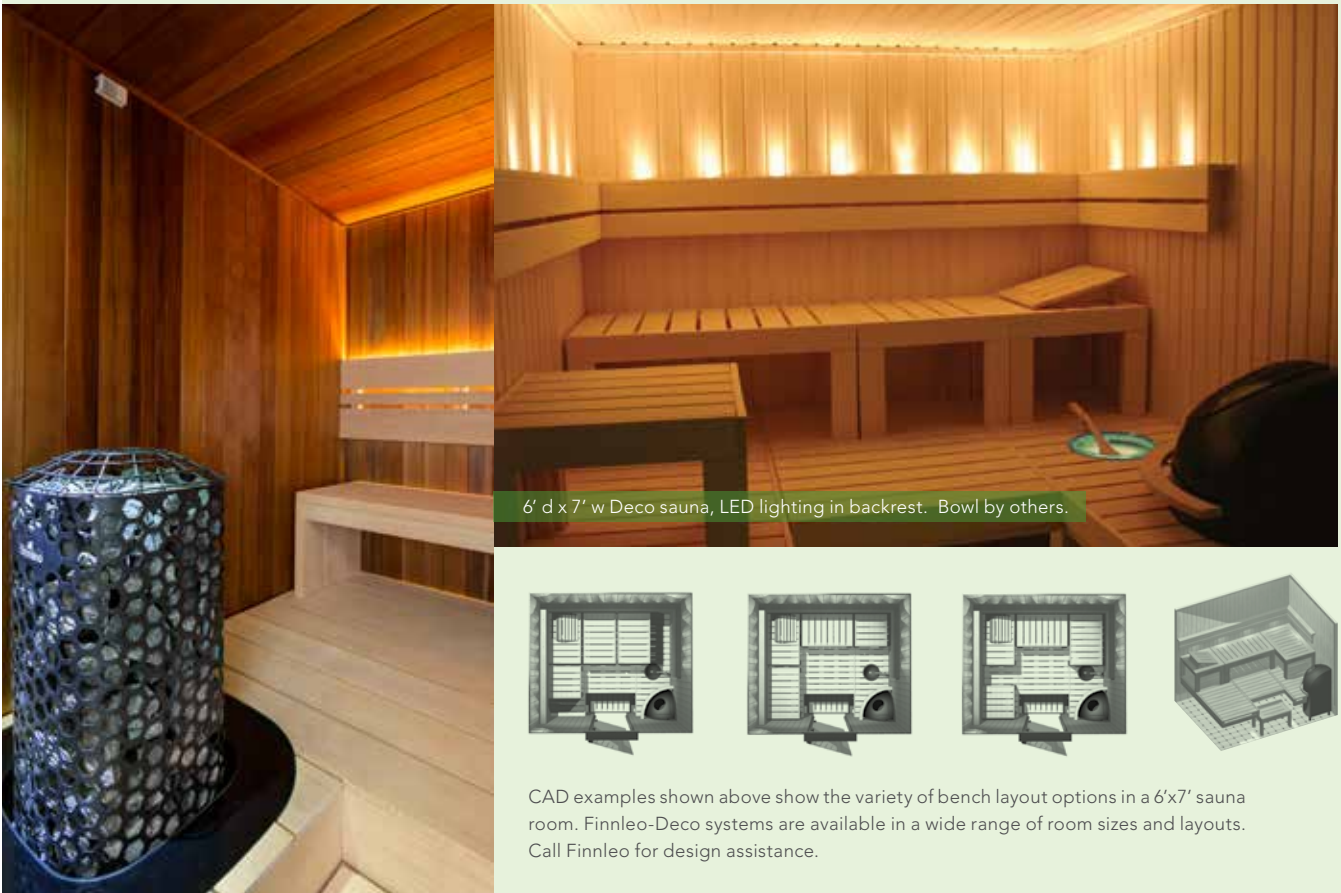

INVITING BY DESIGN

Deco interiors seduce not only by their look and feel, but by their flexibility and ease of maintenance. Available for any sauna room 5' x 6' or larger, Deco benches and wall finishes come in your choice of Nordic White Spruce/Abachi, Canadian Hemlock/Abachi, or Western Red Cedar.

Benches were designed to provide you with as many interior placement options as possible. Smart features include interchangeable, furniture-quality sections that can be adapted for sitting or lying in the upper benches, and a wall-to-wall middle platform with a liftable section for easy cleaning underneath.

For maximum comfort and visual appeal, Deco includes custom back rests for both side and back walls. And while Deco was purpose-designed for Tonttu heaters, you can still choose other Finnleo wall or floor heaters if you prefer.

Deco is also open to additional personal touches, such as options for a subtle fiber-optic lighting system integrated into backrests.

THE INTERIOR SYSTEMS INCLUDE DECO DESIGN DETAILS SUCH AS

- Furniture quality benches on a wall-to-wall platform
- Moveable bench sections to create maximum flexibility for sitting or lying down
- Middle platform section tilts up for easy cleaning of floor
- Optional low voltage lighting system integrated into the custom backrests and water bowl
- Optional Deco glass water bowl with faucet
- Available in a wide range of Finnleo Saunas, including modular sauna rooms and Custom Cut sauna rooms
- Bench layout/design can be customized to fit desires of the end-user
- Available in Nordic White Spruce/Abachi (standard), Canadian Hemlock/Abachi, or Western Red Cedar