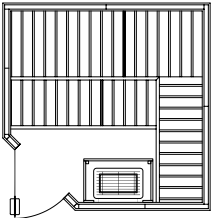

SISU SAUNAS

PB44 w/Junior - 4'x4'

PB46 w/Vena - 4'x6'

PB56 w/Vena - 5'x6'

PB66 w/Vena - 6'x6'

PB66-5 w/Vena - 6'x6'

PB68 w/Vena - 6'x8'

PB77-5 w/Vena - 7'x7'