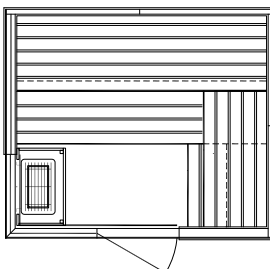

Twilight 6'x7' w/Vena T Heater & T-1 Control