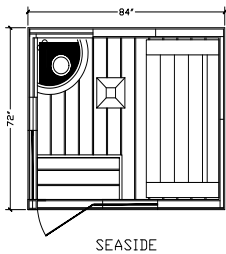

Seaside 6'x7' w/Pikkutonttu