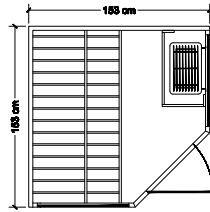

HM5c - 5'x5'