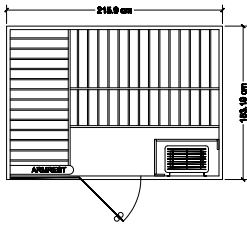

HALLMARK SAUNAS

HM46 - 4'x6'

HM5c - 5'x5'

HM57 - 5'x7'

HM66c - 6'x6'

All Hallmark Saunas Include

- Clear Canadian Hemlock interior and exterior
- Exterior finished with biodegradable wood treatment for luxurious look and for ease in maintenance
- Sound system
- Ceiling Overhang with internal puck lighting
- Interior low voltage lighting & color therapy lighting system
- Built-in floor with vinyl surface
- Simple hook & pin panel design; easily installs in less than an hour
- Stainless steel wet/dry sauna heater
- Digital controls
- 5 sizes available (4x4, 4x6, 5x5 corner, 5x7 and 6x6 corner)