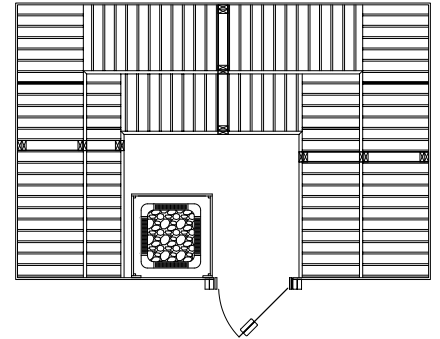

CC812 - 8'x12'

CC1010 - 10'x10'

CC1212 - 12'x12'

Door options include:

- All-Glass 24x80" bronze tinted door
- All-Glass Birch-Leaf Etched door 24x72"
- All-Glass Satin door 24x72"
- All-Glass bronze tint door 24x72"
- Hemlock 24x80" door with glass window
- Hemlock 23¹/₄" x 69¹/₄" door with glass window