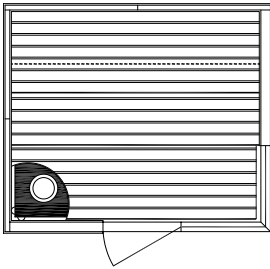

Reflections w/Pikkutonttu