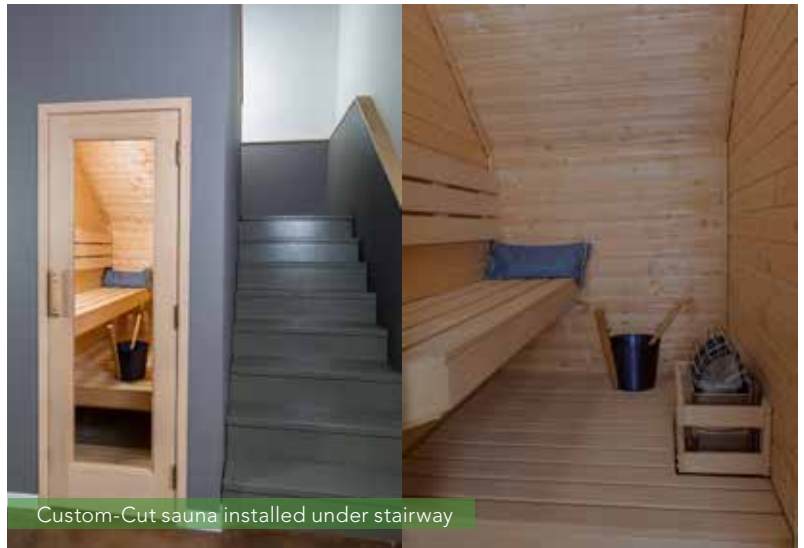

Custom-Cut sauna installed under stairway