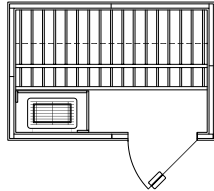

PB46 w/Vena - 4'x6'