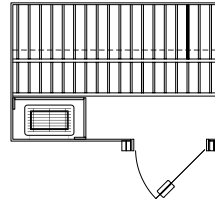

CC46 - 4'x6'