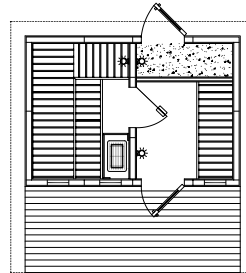

MS812 (6x8 sauna, 6x8 changing room & 4x12 porch)

MS710 W/Storage room option