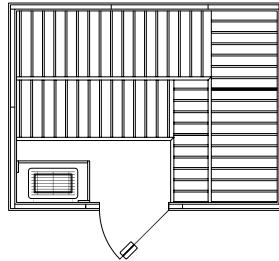

SISU SAUNAS

PB44 w/Junior - 4'x4'

PB46 w/Vena - 4'x6'

PB56 w/Vena - 5'x6'

PB66 w/Vena - 6'x6'

PB66-5 w/Vena - 6'x6'

PB68 w/Vena - 6'x8'

PB77-5 w/Vena - 7'x7'