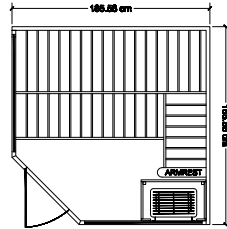

HALLMARK SAUNAS

HM46 - 4'x6'

HM5c - 5'x5'

HM57 - 5'x7'

HM66c - 6'x6'

All Hallmark Saunas Include

- Clear Canadian Hemlock interior and exterior
- Exterior finished with biodegradable wood treatment for luxurious look and for ease in maintenance
- Sound system
- Ceiling Overhang with internal puck lighting
- Interior low voltage lighting & color therapy lighting system
- Built-in floor with vinyl surface
- Simple hook & pin panel design; easily installs in less than an hour
- Stainless steel wet/dry sauna heater
- Digital controls
- 5 sizes available (4x4, 4x6, 5x5 corner, 5x7 and 6x6 corner)