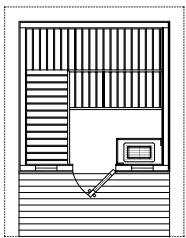

MS77 (7x7 sauna & 3x7 porch)