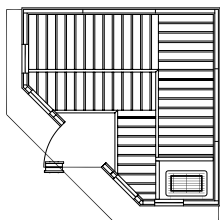

Moonlight 7'x7' w/Vena