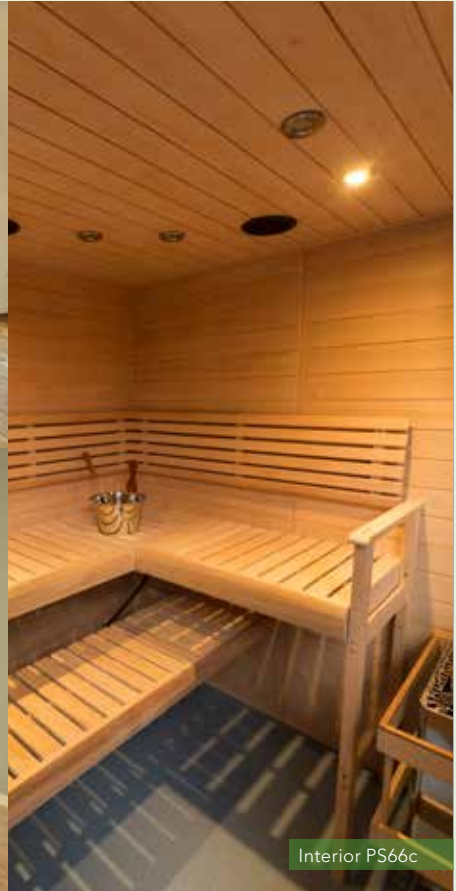

Interior PS66c