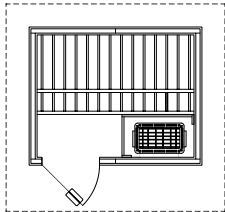

PATIO SAUNAS

P45 - 4'x5' *