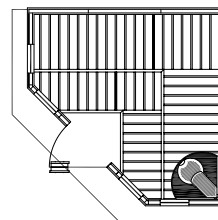

Moonlight 7'x7' w/Standard interior and Saunatonnttu