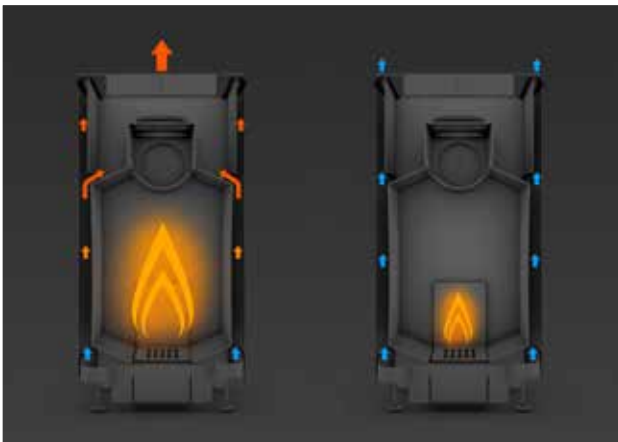

SAUNA HEATERS

WOODBURNING

Traditional woodburning saunas really go to the heart of the pure sauna experience: the incomparably soft heat, lush hiss of steam and relaxing crackle of a wood-fueled fire... even the ritual of tending the fire. It is a heritage sauna enthusiasts have treasured for thousands of years. Captured and reinterpreted for modern living in today's Finneo wood burning heaters.

The patented air channeling system between the outer shroud and inner firebox allows heated air to efficiently pass through the rock chamber for faster and more even heating of the rocks. This improves steam generation and air circulation in the sauna. As the fire dies down, the firebox walls cool and the air stops rising through the rock compartment and is redirected to the side vents. We call this the "Coanda" effect. The stones retain their heat longer, providing long-lasting comfort while using firewood as efficiently as possible.

Finneo Woodburning Sauna Heaters Feature:

- No electricity needed—perfect for cabins or remote locations
- Outer shield finished in heat resistant paint and stainless steel (KS models) looks great and contributes to softer heat
- Large rock capacity means soft heat/steam
- Patented 'Coanda' air ventilation system for long steel life and quick efficient heating time (KS models)
- Removable ash pan
- Interior or exterior feed options
- Chimney outlet out the top or back
- Optional enclosed stainless steel water tank
- For saunas from 200 cu. ft. to 988 cu. ft.
- Quality construction: heavy duty steel interior
- CE safety listed (most models)