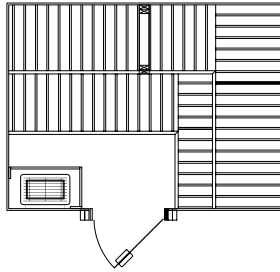

CC68 - 6'x8'