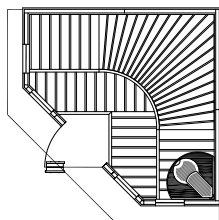

Moonlight 7'x7' w/Sunburst interior and Saunatonnttu