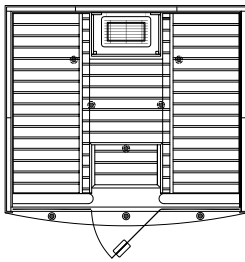

DESIGNER SAUNAS

Solace 6'x7' w/Viki