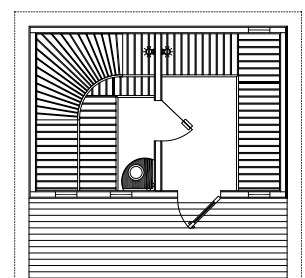

Metro Series Sauna Include

- Four sizes/models with all-glass interior door
- Insulated 4 1/4" panels for walls, ceiling and roof
- Nordic Spruce T&G on interior and exterior
- Changing room standard on MS 710, 811 and 812
- Prehung exterior door with window and grid
- Sauna interior includes Abachi prebuilt benches, backrests, headrests, heater guard, floor boards
- Sauna heater, rocks and separate control panel

- Bucket, ladle, one or two wall lights, thermometer
- Changing room interior includes prebuilt bench, backrest and 4-peg clothes hanger
- Windows with insulated, tempered glass and grids

Options Available

- Preinstalled dark brown metal roofing
- Crank-out screened windows