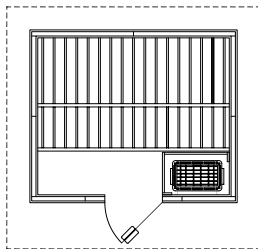

PATIO SAUNAS

P45 - 4'x5' *

P46 - 4'x6' *

P56 - 5'x6' *

P57 - 5'x7' *

Patio Sauna Includes The Following Standard Features

- Interior Nordic White Spruce walls and ceiling, Abachi backrests, headrests, heater guard and duckboard, cedar exterior
- Prebuilt, prefitted wall and ceiling panels all completely blind nailed
- Built-in floor with attractive water resistant vinyl flooring
- Constructed on cedar runners
- Cathedral ceiling with exposed wood beams
- Heater with control
- Bucket, ladle, light, and thermometer
- Roof kit in easy-to-install panels