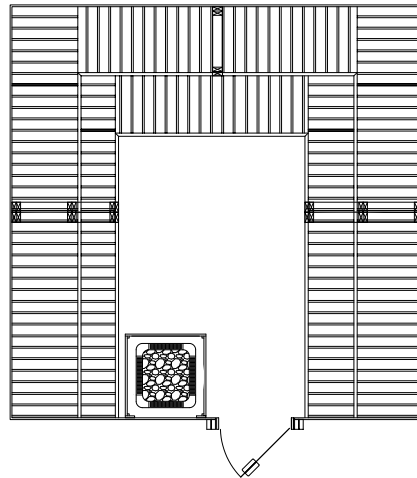

CC812 - 8'x12'

CC1010 - 10'x10'

CC1212 - 12'x12'

Door options include:

- All-Glass 24x80" bronze tinted door
- All-Glass Birch-Leaf Etched door 24x72"
- All-Glass Satin door 24x72"
- All-Glass bronze tint door 24x72"
- Hemlock 24x80" door with glass window
- Hemlock 23¹/₄" x 69¹/₄" door with glass window