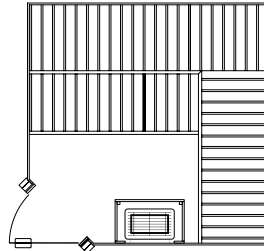

CC775 - 7'x7'