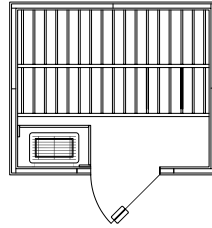

PB56 w/Vena - 5'x6'